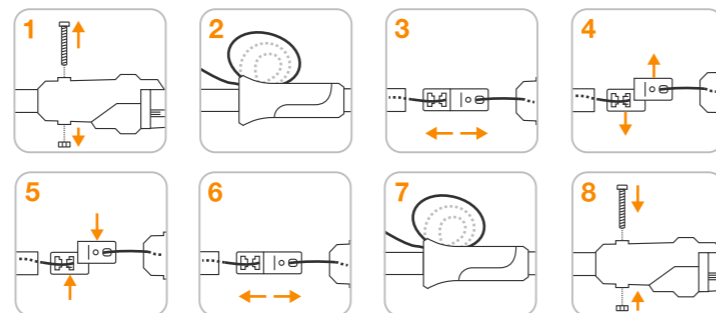

Blade + lock + screw kit (1026280) All parts
Blade PTFE + screws (1026281) 1,2,3

UPX86

Handle and rope set (1026296)

UP82, UP84, UP86 UPX82, UPX86

Blade + spring + chain link (1026293)

UPX82, UPX86

Spare cutting head (1026295)