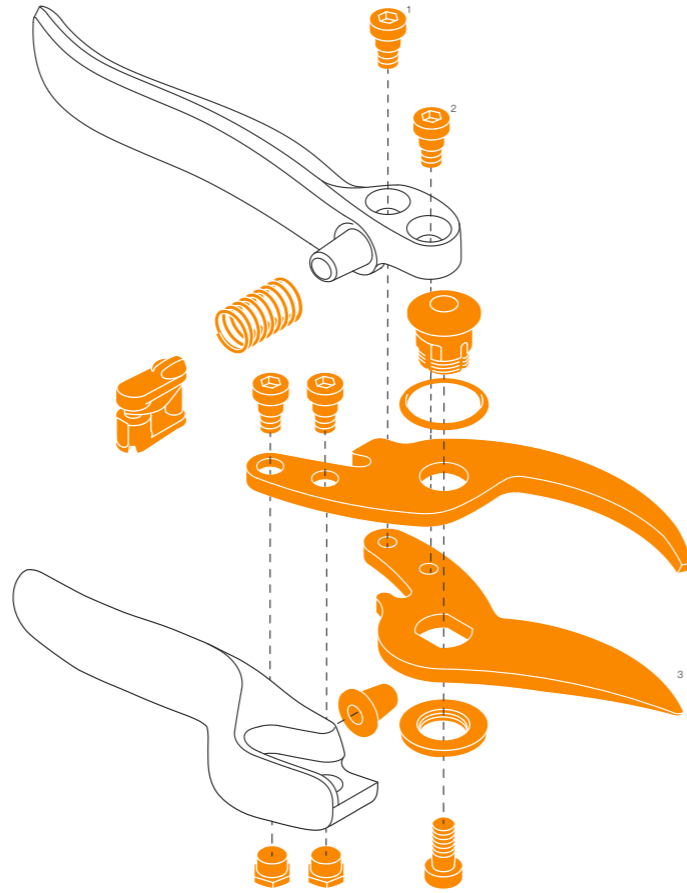

PX92, PX93, PX94

Blade + spring + screw (1026275, 1026276, 1026277)

P921, P941, P961

Blade + spring + screw (1057173, 1057174, 1057175)

PB8 M / PB8 L

Handle kit M (1026282)
Handle kit L (1026283)

PB8 M / PB8 L

Blade + lock + screw kit (1026280) All parts
Blade PTFE + screws (1026281) 1,2,3

UPX86

Handle and rope set (1026296)

UP82, UP84, UP86 UPX82, UPX86

Blade + spring + chain link (1026293)

UPX82, UPX86

Spare cutting head (1026295)