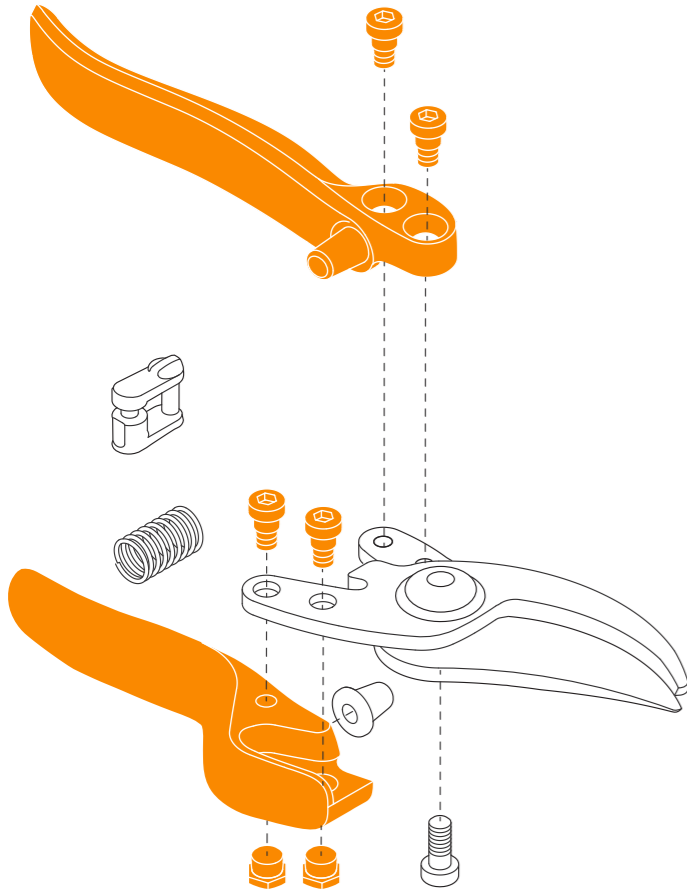

PX92, PX93, PX94

Blade + spring + screw (1026275, 1026276, 1026277)

P921, P941, P961

Blade + spring + screw (1057173, 1057174, 1057175)

PB8 M / PB8 L

Handle kit M (1026282)
Handle kit L (1026283)

PB8 M / PB8 L

Blade + lock + screw kit (1026280) All parts
Blade PTFE + screws (1026281) 1,2,3

UPX86

Handle and rope set (1026296)

UP82, UP84, UP86 UPX82, UPX86

Blade + spring + chain link (1026293)

UPX82, UPX86

Spare cutting head (1026295)