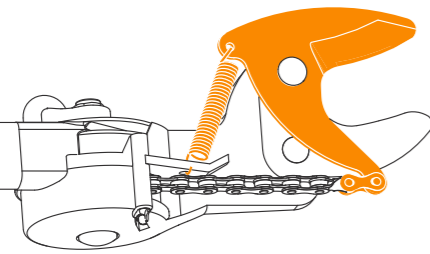

Blade + lock + screw kit (1026280) All parts
Blade PTFE + screws (1026281) 1,2,3

UPX86

Handle and rope set (1026296)

UP82, UP84, UP86 UPX82, UPX86

Blade + spring + chain link (1026293)

UPX82, UPX86

Spare cutting head (1026295)