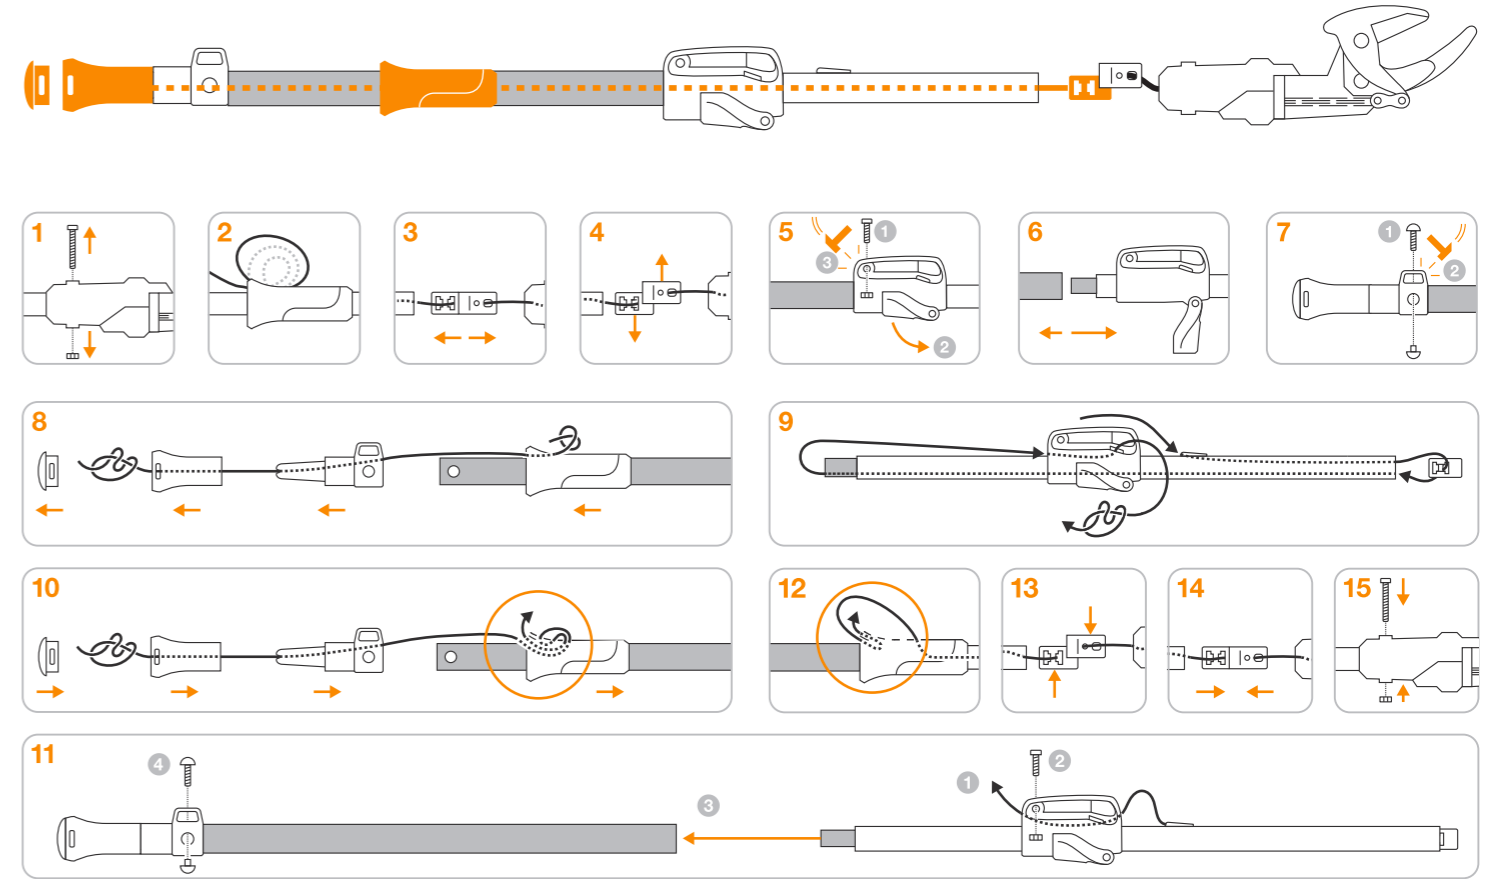

PX92, PX93, PX94

Blade + spring + screw (1026275, 1026276, 1026277)

P921, P941, P961

Blade + spring + screw (1057173, 1057174, 1057175)

PB8 M / PB8 L

Handle kit M (1026282)
Handle kit L (1026283)

PB8 M / PB8 L

Blade + lock + screw kit (1026280) All parts
Blade PTFE + screws (1026281) 1,2,3

UPX86

Handle and rope set (1026296)

UP82, UP84, UP86 UPX82, UPX86

Blade + spring + chain link (1026293)

UPX82, UPX86

Spare cutting head (1026295)